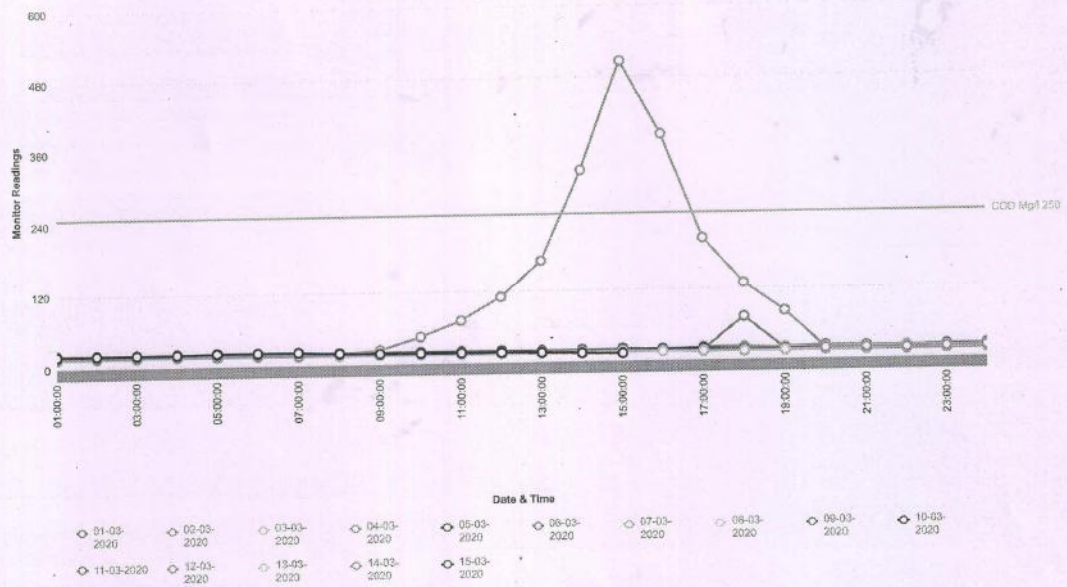

[LIVE MAP](#)   [LIVE CAMERA](#)   [DATA](#)   [VALIDATION](#)   [REPORTS](#)   [OFFLINE STATIONS REASON](#)

DAILY AVERAGE REPORT

Search By Company

Company Name	JAKRAYA SUGAR LTD, SOLAPUR
Parameter Name	COD (ETP_1_Outlet)
From Date	01-03-2020
To Date	31-03-2020
Generate Report	

24 hrs Average data of COD Mg/l 250

24 hrs Average data of COD Mg/l 250

	01-03-2020	02-03-2020	03-03-2020	04-03-2020	05-03-2020	06-03-2020	07-03-2020	08-03-2020	09-03-2020	10-03-2020	11-03-2020	12-03-2020	13-03-2020	14-03-2020	15-03-2020
01:00:00	18.1	21.8	16.5	15.3	17.2	17.9	18.6	19.0	20.1	18.3	17.4	17.8	14.9	16.8	20.2
02:00:00	18.0	21.1	16.5	15.6	16.8	17.7	18.3	19.1	19.9	18.4	17.5	18.1	15.2	16.9	20.8
03:00:00	18.6	21.1	16.7	15.8	17.4	17.8	18.6	19.4	20.4	18.7	17.5	18.1	15.5	17.5	20.7
04:00:00	18.6	21.7	16.8	15.8	17.3	17.8	18.7	19.1	20.3	18.6	17.7	18.5	15.8	17.5	20.9
05:00:00	19.0		16.9	15.9	17.3	17.8	18.8	19.2	20.1	18.7	17.7	18.5	15.7	17.5	21.9
06:00:00	18.9		17.0	16.1	17.5	17.9	18.8	19.4	20.0	18.8	17.6	18.9	15.7	17.5	21.8
07:00:00	19.6		17.1	16.3	17.6	18.0	18.7	19.2	20.3	18.5	17.8	18.5	15.8	16.5	22.0
08:00:00	19.1		16.7	16.2	17.3	17.8	18.6	19.1	20.3	18.8	17.8	18.5	15.1	18.7	19.5
09:00:00	19.1		16.8	16.1	17.5	17.8	18.6	19.1	20.5	18.8	17.6	18.1	15.0	23.9	18.0
10:00:00	19.3		16.5	15.9	16.9	17.7	18.6	19.0	19.8	18.7	17.6	18.3	15.0	45.2	17.9
11:00:00	19.2		16.4	15.9	17.2	17.7	18.5	18.8	20.2	18.6	17.5	18.1	14.9	71.5	17.6
12:00:00	19.3		16.7	15.8	16.9	17.5	18.1	18.8	20.0	18.8	17.6	18.0	14.9	110.0	17.2
13:00:00	19.1		16.7	15.8	17.2	17.7	17.9	18.6	19.4	18.8	17.5	17.9	14.8	170.2	16.3
14:00:00	19.2		16.8	15.8	17.3	17.7	18.1	18.8	19.7	18.6	17.1	17.9	15.0	322.0	14.5
15:00:00	19.0	21.4	17.0	15.9	17.3	17.7	18.0	18.8	19.7	18.8	16.7	18.0	15.5	505.6	13.4
16:00:00	19.5	18.2	15.5	15.8	17.3	17.6	17.9	18.8	19.6	18.9	16.6	17.4	15.2	380.8