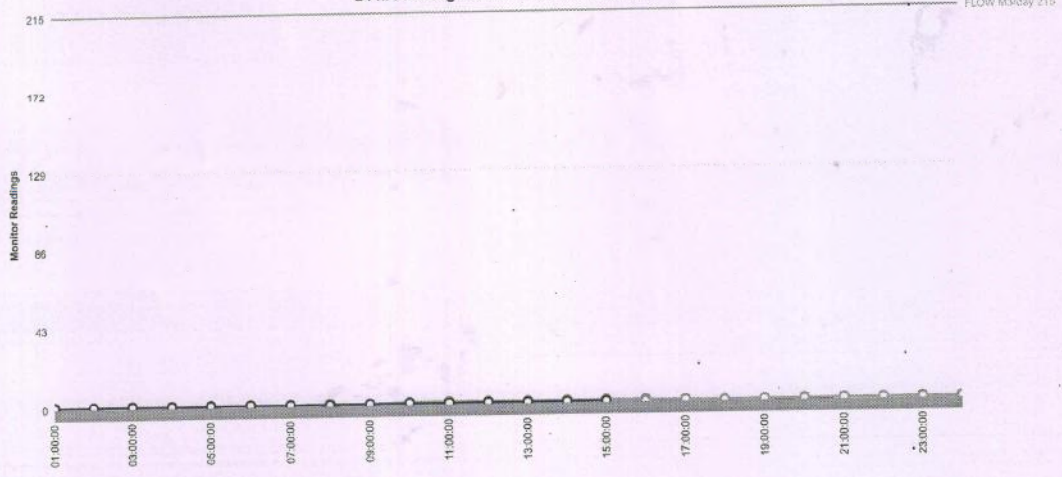

[LIVE MAP](#)   [LIVE CAMERA](#)   [DATA](#)   [VALIDATION](#)   [REPORTS](#)   [OFFLINE STATIONS REASON](#)

DAILY AVERAGE REPORT

Search By Company

Company Name	JAKRAYA SUGAR LTD, SOLAPUR ▼
Parameter Name	FLOW (ETP_1_Outle ▼)
From Date	01-03-2020
To Date	31-03-2020
Generate Report	

24 hrs Average data of FLOW M3/day 215

Date & Time

☐ 01-03-2020   ☐ 02-03-2020   ☐ 03-03-2020   ☐ 04-03-2020   ☐ 05-03-2020   ☐ 06-03-2020   ☐ 07-03-2020   ☐ 08-03-2020   ☐ 09-03-2020
☐ 10-03-2020   ☐ 11-03-2020   ☐ 12-03-2020   ☐ 13-03-2020   ☐ 14-03-2020   ☐ 15-03-2020

24 hrs Average data of FLOW M3/day 215

	01-03-2020	02-03-2020	03-03-2020	04-03-2020	05-03-2020	06-03-2020	07-03-2020	08-03-2020	09-03-2020	10-03-2020	11-03-2020	12-03-2020	13-03-2020	14-03-2020	15-03-2020
01:00:00	0.9	1.0	1.0	0.8	1.0	1.1	1.1	1.0	0.9	0.9	1.1	0.9	0.9	0.9	0.9
02:00:00	0.9	1.0	0.9	0.9	0.8	1.0	1.0	1.0	0.9	1.0	0.9	1.0	0.7	0.9	1.0
03:00:00	1.0	1.2	0.9	0.9	0.9	1.0	1.0	0.9	0.9	0.9	1.0	1.0	1.0	0.9	1.0
04:00:00	0.8	1.0	1.0	1.1	1.1	0.9	1.0	1.1	1.1	0.9	1.0	1.0	1.0	0.8	0.8
05:00:00	0.8		1.0	1.0	1.1	1.0	0.9	1.0	0.8	1.0	0.9	0.9	0.8	0.9	1.0
06:00:00	0.9		0.9	0.9	1.0	1.0	1.1	1.0	0.9	0.8	0.9	0.9	1.0	1.0	1.1
07:00:00	0.9		0.9	1.1	1.0	1.0	1.0	1.0	1.0	1.0	0.9	0.9	1.0	0.7	0.9
08:00:00	0.7		0.9	1.1	0.9	0.9	1.0	0.8	1.1	0.9	0.9	0.7	0.8	1.0	0.7
09:00:00	0.7		1.0	1.0	0.9	0.8	1.1	0.9	0.9	0.8	0.9	0.8	1.0	0.7	0.9
10:00:00	1.0		0.7	1.6	1.1	0.9	1.0	0.8	0.9	1.0	1.0	0.8	0.6	0.7	1.1
11:00:00	1.3		0.3	1.8	1.0	0.9	0.7	0.8	1.0	0.9	1.0	0.6	0.5	0.6	0.9
12:00:00	1.2		0.2	1.7	1.0	0.7	0.8	0.8	0.8	0.8	1.0	0.6	0.5	0.6	1.0
13:00:00	1.2		0.1	1.6	0.9	0.8	0.9	0.8	0.8	0.9	1.0	0.6	0.5	0.4	0.9
14:00:00	1.1		0.2	1.6	0.9	0.8	0.8	0.8	0.8	0.9	0.9	0.5	0.5	0.6	0.9
15:00:00	1.1	0.0	0.2	1.7	0.9	0.9	0.8	0.9	0.8	0.9	1.0	0.7	0.5	0.4	0.9
16:00:00	1.3	0.8	0.3	1.4	0.6	0.4	0.8	0.9	1.0	1.0	1.0	0.7	0.6	0.5