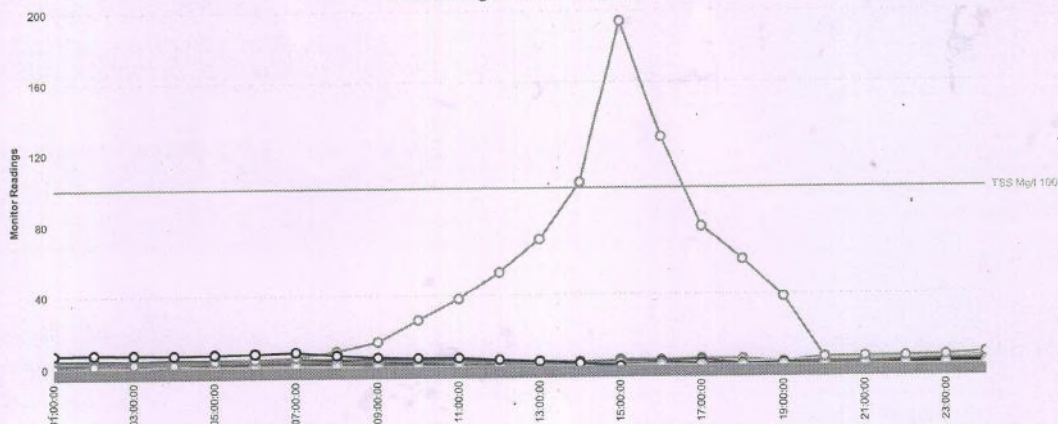

7:00:00	1.0	0.9	0.8	0.9	0.7	0.6	0.7	0.9	1.1	1.0	0.8	0.7	0.9	1.0
18:00:00	0.8	0.7	0.6	0.9	0.9	0.9	0.9	0.8	0.7	0.7	0.8	0.7	0.6	0.7
19:00:00	0.9	1.0	0.8	0.8	0.8	0.8	0.8	0.8	1.0	0.8	0.8	0.9	0.7	0.9
20:00:00	1.1	1.0	0.8	0.8	0.8	0.9	0.9	1.0	1.0	0.8	0.9	1.0	0.9	0.8
21:00:00	0.9	1.0	0.9	1.1	0.8	1.0	0.8	0.7	0.9	0.9	1.0	0.8	0.8	1.0
22:00:00	1.0	1.0	0.9	0.9	0.9	1.1	0.9	0.9	0.9	0.9	0.8	0.9	0.8	1.0
23:00:00	1.0	1.0	1.0	1.1	1.2	1.0	1.1	0.9	0.9	1.0	1.1	0.9	1.0	0.8
24:00:00	1.2	1.0	0.7	1.0	0.9	0.9	1.0	1.0	0.9	0.9	0.7	1.1	0.9	0.9

2020.

Server Current Date & Time 02-May-2020 16:43

Powered by Srijan Webmatics Pvt. Ltd.

[LIVE MAP](#)   [LIVE CAMERA](#)   [DATA](#)   [VALIDATION](#)   [REPORTS](#)   [OFFLINE STATIONS REASON](#)

### DAILY AVERAGE REPORT

Search By Company

Company Name	JAKRAYA SUGAR LTD, SOLAPUR
Parameter Name	TSS (ETP_1_Outlet)
From Date	01-03-2020
To Date	31-03-2020
<a href="#">Generate Report</a>	

24 hrs Average data of TSS Mg/l 100