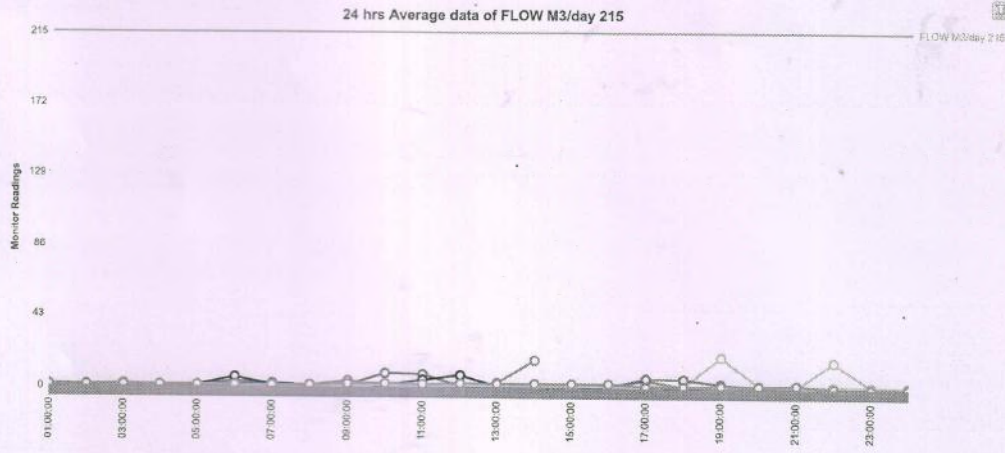

LIVE MAP LIVE CAMERA DATA VALIDATION REPORTS OFFLINE STATIONS REASON

DAILY AVERAGE REPORT

Search By Company

Company Name	JAKRAYA SUGAR LTD, SOLAPUR ▼
Parameter Name	FLOW (ETP_1_Outle ▼
From Date	01-01-2020
To Date	31-01-2020
Generate Report	

24 hrs Average data of FLOW M3/day 215

Date & Time

- ☐ 01-01-2020
- ☐ 02-01-2020
- ☐ 03-01-2020
- ☐ 04-01-2020
- ☐ 05-01-2020
- ☐ 06-01-2020
- ☐ 07-01-2020
- ☐ 08-01-2020
- ☐ 09-01-2020
- ☐ 10-01-2020
- ☐ 11-01-2020
- ☐ 12-01-2020
- ☐ 13-01-2020
- ☐ 14-01-2020
- ☐ 15-01-2020
- ☐ 16-01-2020
- ☐ 17-01-2020
- ☐ 18-01-2020
- ☐ 19-01-2020
- ☐ 20-01-2020
- ☐ 21-01-2020
- ☐ 22-01-2020
- ☐ 23-01-2020
- ☐ 24-01-2020
- ☐ 25-01-2020
- ☐ 26-01-2020
- ☐ 27-01-2020
- ☐ 28-01-2020
- ☐ 29-01-2020
- ☐ 30-01-2020
- ☐ 31-01-2020

24 hrs Average data of FLOW M3/day 215

	01-01-2020	02-01-2020	03-01-2020	04-01-2020	05-01-2020	06-01-2020	07-01-2020	08-01-2020	09-01-2020	10-01-2020	11-01-2020	12-01-2020	13-01-2020	14-01-2020	15-01-2020	16-01-2020	17-01-2020	18-01-2020	19-01-2020	20-01-2020	21-01-2020	22-01-2020	23-01-2020	24-01-2020	25-01-2020	26-01-2020	27-01-2020	
01:00:00	1.2	1.1	1.0	1.3	1.4	1.2	1.2	1.3	1.1	1.2	1.0	1.1	1.3											1.3		1.2	1.2	
02:00:00	1.2	0.9	1.1	1.1	1.2	1.0	1.2	1.2	1.1	1.1	1.1	1.1	1.1											1.1		1.2	1.1	
03:00:00	1.2	1.1	2.0	1.3	1.1	1.2	1.1	1.2	1.1	1.2	1.1	1.2	1.1	1.1	1.2										1.4		1.1	1.0
04:00:00	1.1	1.0	1.0	1.3	1.1	1.1	1.3	1.1	1.2	1.1	1.1	1.1	1.1	1.2											1.2		1.3	1.2
05:00:00	1.2	1.0	1.1	1.3	1.2	1.3	1.2	1.0	1.3	1.2	0.9	1.1	1.2												1.2		1.2	1.2
06:00:00	3.4	1.2	1.3	1.1	5.8	1.1	1.1	1.1	1.2	1.4	1.0	1.2	1.2												1.1		1.3	1.3
07:00:00	2.1	1.1	1.2	1.1	1.3	1.3	1.3	1.2	1.1	1.4	1.2	1.2	1.2												1.2		1.2	1.2
08:00:00	1.1	1.0	1.4	1.0	1.2	1.1	1.2	1.1	1.1	1.2	1.0	1.1	1.2												1.2		1.1	1.2
09:00:00	1.5	3.8	1.1	1.1	1.1	1.2	1.2	1.2	1.1	1.3	1.1	1.2	1.3												1.2		1.2	1.2
10:00:00	8.3	0.9	1.1	1.1	1.1	1.0	1.1	1.1	1.1	1.2	1.1	1.1				1.3								1.2		1.0	0.8	
11:00:00	7.8	0.9	0.9	1.0	4.5	1.0	0.8	1.0	1.1	1.1	1.0	1.1	0.9	0.9		1.3									1.2	1.0	0.8	
12:00:00	1.0	0.9	0.8	1.0	7.4	0.9	0.8	0.9	0.9	1.1	0.9	0.8				1.0									0.9	0.7	1.0	0.9
13:00:00	0.9	3.0	0.8	0.8	0.9	0.9	0.9	0.8	0.9	0.8	0.9	0.8				0.9	0.6							0.9	0.7	1.4	1.0	1.0
14:00:00	0.8	16.5	0.5	1.0	0.8	0.8	1.0	0.9	1.0	0.8	0.8	0.9				0.9								0.8	0.3	0.7	1.0	1.1
15:00:00	0.6		0.5	0.7	1.0	0.9	1.0	1.0	0.9	0.9	1.0	0.8				1.0								0.7	0.0	0.8	1.0	1.0
16:00:00	0.6	1.1	0.5	1.0	1.0	0.9	1.1	0.8	1.0	0.8	1.0	1.0				1.2								0.8	0.1	0.8	1.1	1.0
17:00:00	1.0	0.8	2.1	4.8	1.0	5.8	0.9	0.8	1.0	0.9	0.9	1.0												1.0	0.9	0.9	0.8	0.8
18:00:00	1.0	0.9	1.3	1.0	1.2	5.5	0.8	0.9	0.9	1.0	0.8	0.9												0.9	0.9	0.9	1.0	0.8