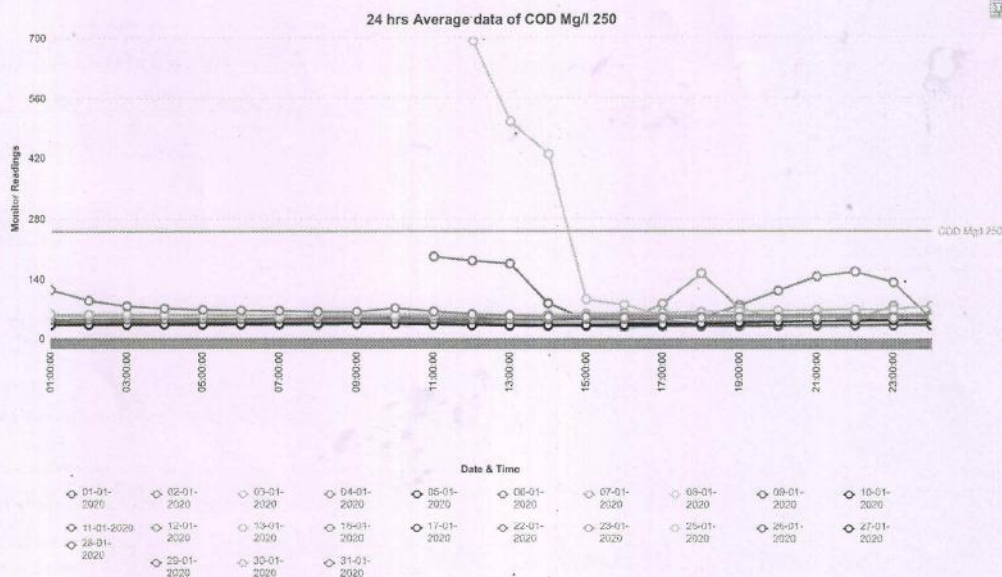

24 hrs Average data of COD Mg/l 250

	01-01-2020	02-01-2020	03-01-2020	04-01-2020	05-01-2020	06-01-2020	07-01-2020	08-01-2020	09-01-2020	10-01-2020	11-01-2020	12-01-2020	13-01-2020	14-01-2020	15-01-2020	16-01-2020	17-01-2020	18-01-2020	19-01-2020	20-01-2020	21-01-2020	22-01-2020	23-01-2020	24-01-2020	25-01-2020	26-01-2020	27-01-2020	28-01-2020	29-01-2020	30-01-2020	31-01-2020
01:00:00	38.0	35.2	36.9	32.2	37.3	37.6	38.4	41.1	42.2	41.9	40.9	35.2	33.8											44.2						39.9	
02:00:00	39.1	40.0	38.2	32.8	37.5	37.9	39.6	41.5	44.0	43.6	40.4	35.4	34.1												43.8						38.0
03:00:00	41.4	39.6	39.7	32.6	38.3	38.0	41.0	43.3	44.3	45.0	41.4	36.1	33.9												44.4						38.0
04:00:00	43.0	41.5	40.0	33.1	39.3	38.0	42.0	43.9	44.6	44.8	42.0	35.9	33.7												45.0						38.2
05:00:00	44.7	41.2	40.9	32.6	41.0	37.8	42.0	44.3	45.3	45.4	42.9	36.0	34.6												44.9						38.8
06:00:00	45.9	42.9	41.5	33.0	42.1	38.7	45.2	44.9	46.1	44.4	42.0	36.5	35.0												44.2						39.1
07:00:00	47.1	44.2	41.3	33.1	41.5	39.0	46.5	45.7	46.8	43.2	43.1	36.6	35.2												43.5						39.4
08:00:00	48.7	45.2	41.7	33.4	41.0	39.0	46.3	46.5	48.5	43.3	44.4	37.0	35.3												43.7						40.1
09:00:00	48.6	47.0	42.3	34.1	41.6	39.8	47.0	48.0	48.9	44.3	47.2	37.1	35.5												43.6						40.3
10:00:00	49.7	48.2	42.5	34.4	42.6	40.4	48.1	48.7	49.2	44.9	47.2	37.1				44.2									43.8						40.2
11:00:00	52.0	43.1	43.9	34.1	45.4	42.4	45.7	50.9	50.0	43.3	45.5	37.3				52.7									191.8	44.4					38.8
12:00:00	50.9	33.8	36.1	35.8	48.2	42.0	43.7	54.2	51.2	42.4	40.5	35.0				47.4									182.2	44.9	691.6				35.4
13:00:00	35.9	31.4	30.4	33.1	43.8	36.8	38.8	46.5	42.8	39.9	38.2	33.3				37.8	54.2								175.4	43.7	505.2				34.2
14:00:00	31.9	30.3	29.9	33.6	32.9	34.5	33.9	38.3	37.5	37.5	36.5	33.3				36.6									83.3	40.6	427.4				33.8
15:00:00	31.5	30.4	29.8	34.1	32.1	34.8	34.0	35.7	36.9	37.7	35.3	33.1				34.9									45.3	40.0	92.7				33.3
16:00:00	31.4	30.4	26.1	41.5	32.0	34.7	34.0	35.4	36.6	37.5	33.5	33.2				36.1									45.7	40.1	79.9				33.2
17:00:00	31.2	30.5	29.8	54.7	32.0	34.2	34.1	35.1	36.2	37.3	33.6	33.1													44.9	82.6	52.6				33.0
18:00:00	31.9	30.7	29.8	48.8	32.0	34.4	34.1	35.3	36.3	37.3	33.5	33.2													43.5	152.9	38.1				32.7