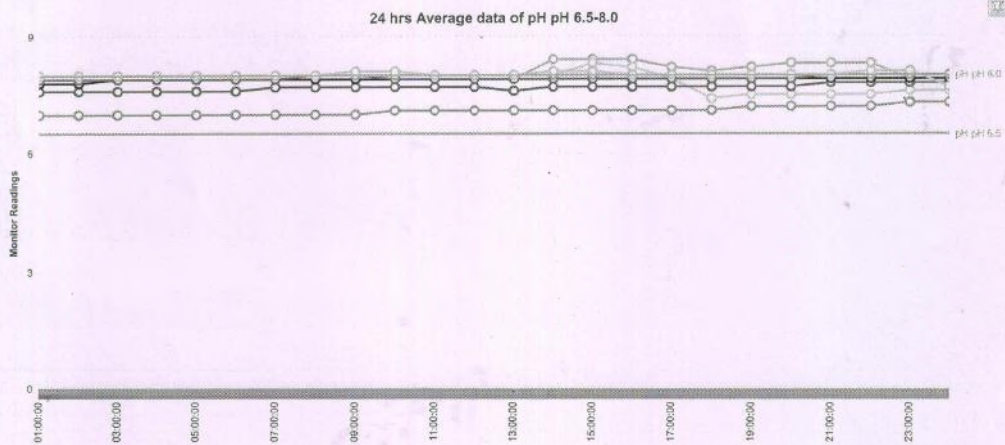

19:00:00	0.8	1.0	18.7	1.6	1.0	2.7	1.1	1.0	1.1	1.0	1.0	0.8					0.8	1.0	0.9	0.9	1.0
20:00:00	1.0	1.0	2.1	0.8	1.2	1.1	1.1	1.0	1.1	1.1	1.0	1.2					1.2	1.1	1.1	1.0	0.9
21:00:00	1.0	1.8	1.1	1.1	1.3	1.2	1.1	1.1	1.2	1.1	1.1	1.0					1.1	1.2	1.1	1.1	1.0
22:00:00	1.1	1.1	15.8	1.0	1.2	0.9	1.1	1.1	1.2	1.2	1.1	1.2					1.2	1.1	1.1	1.1	1.1
23:00:00	1.1	1.1	1.1	1.1	1.2	0.9	1.2	1.0	1.1	1.2	1.1	1.1					1.2	1.1	1.2	1.0	1.1
24:00:00	1.1	1.1	1.2	1.2	1.0	1.2	1.2	1.1	1.1	1.1	1.0	1.2					1.1		1.2	1.0	1.2

2020.

Server Current Date & Time 02-May-2020 16:17

Powered by Srijan Webmatics Pvt. Ltd.

DAILY AVERAGE REPORT

Search By Company

Company Name	JAKRAYA SUGAR LTD, SOLAPUR
Parameter Name	pH (ETP_1_Outlet)
From Date	01-01-2020
To Date	31-01-2020
<input type="button" value="Generate Report"/>	