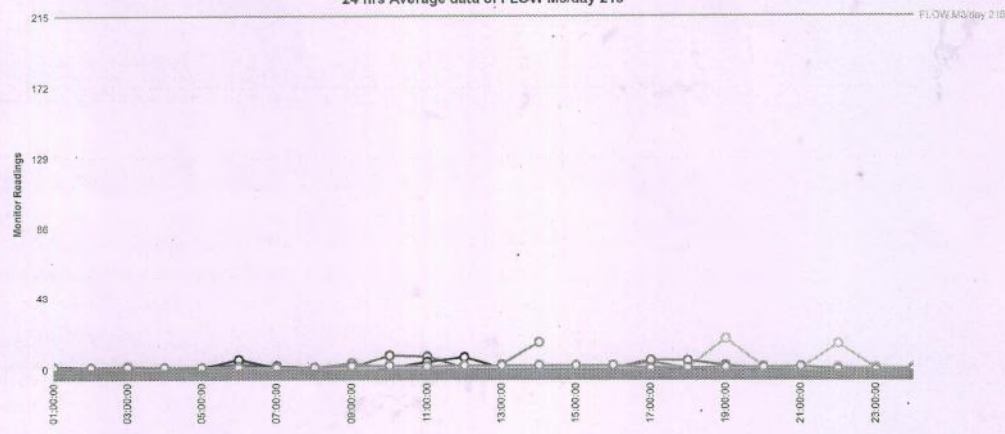

19:00:00	0.8	1.0	18.7	1.6	1.0	2.7	1.1	1.0	1.1	1.0	1.0	0.8					0.8	1.0	0.9	0.9	1.0
20:00:00	1.0	1.0	2.1	0.8	1.2	1.1	1.1	1.0	1.1	1.1	1.0	1.2					1.2	1.1	1.1	1.0	0.9
21:00:00	1.0	1.8	1.1	1.1	1.3	1.2	1.1	1.1	1.2	1.1	1.1	1.0					1.1	1.2	1.1	1.1	1.0
22:00:00	1.1	1.1	15.8	1.0	1.2	0.9	1.1	1.1	1.2	1.2	1.1	1.2					1.2	1.1	1.1	1.1	1.1
23:00:00	1.1	1.1	1.1	1.1	1.2	0.9	1.2	1.0	1.1	1.2	1.1	1.1					1.2	1.1	1.2	1.0	1.1
24:00:00	1.1	1.1	1.2	1.2	1.0	1.2	1.2	1.1	1.1	1.1	1.0	1.2					1.1		1.2	1.0	1.2

2020.

Server Current Date & Time 02-May-2020 16:17

Powered by Srijan Webmatics Pvt. Ltd.

DAILY AVERAGE REPORT

Search By Company

Company Name JAKRAYA SUGAR LTD, SOLAPUR
Parameter Name FLOW (ETP_1_Outle
From Date 01-01-2020
To Date 31-01-2020

24 hrs Average data of FLOW M3/day 215

- Date & Time
- 01-01-2020
 - 02-01-2020
 - 03-01-2020
 - 04-01-2020
 - 05-01-2020
 - 06-01-2020
 - 07-01-2020
 - 08-01-2020
 - 09-01-2020
 - 10-01-2020
 - 11-01-2020
 - 12-01-2020
 - 13-01-2020
 - 14-01-2020
 - 15-01-2020
 - 16-01-2020
 - 17-01-2020
 - 18-01-2020
 - 19-01-2020
 - 20-01-2020
 - 21-01-2020
 - 22-01-2020
 - 23-01-2020
 - 24-01-2020
 - 25-01-2020
 - 26-01-2020
 - 27-01-2020
 - 28-01-2020
 - 29-01-2020
 - 30-01-2020
 - 31-01-2020