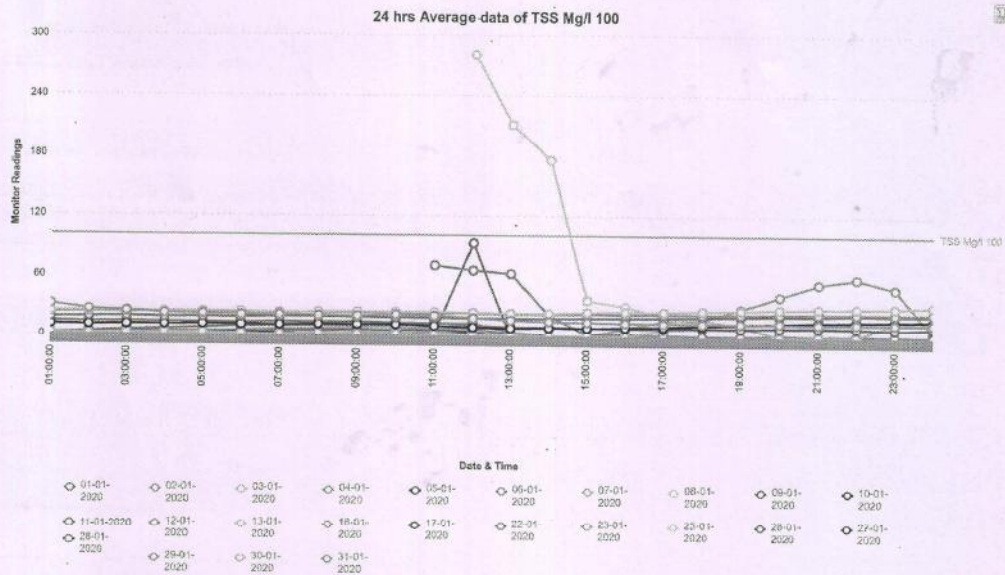

DAILY AVERAGE REPORT

Search By Company

Company Name	JAKRAYA SUGAR LTD, SOLAPUR
Parameter Name	TSS (ETP_1_Outlet)
From Date	01-01-2020
To Date	31-01-2020
Generate Report	

24 hrs Average data of TSS Mg/l 100

	01-01-2020	02-01-2020	03-01-2020	04-01-2020	05-01-2020	06-01-2020	07-01-2020	08-01-2020	09-01-2020	10-01-2020	11-01-2020	12-01-2020	13-01-2020	14-01-2020	15-01-2020	16-01-2020	17-01-2020	18-01-2020	19-01-2020	20-01-2020	21-01-2020	22-01-2020	23-01-2020	24-01-2020	25-01-2020	26-01-2020	27-01-2020			
01:00:00	1.6	0.1	0.6	0.0	0.1	0.1	0.0	0.3	1.2	0.5	0.4	0.0	0.0																	
02:00:00	2.8	2.1	0.5	0.0	0.1	0.2	0.4	0.4	2.2	1.4	0.2	0.0	0.0											1.8		13.1	10.1			
03:00:00	4.4	2.4	1.6	0.0	0.4	0.2	0.8	0.9	2.0	1.4	0.0	0.0	0.0											1.2		12.6	9.6			
04:00:00	5.7	3.4	2.0	0.0	0.4	0.3	1.0	0.9	2.1	1.7	0.3	0.0	0.0											1.4		13.2	10.2			
05:00:00	7.2	3.7	3.0	0.0	0.8	0.6	1.5	1.2	3.0	2.1	0.5	0.1	0.0												1.9		13.0	10.1		
06:00:00	8.7	4.2	3.0	0.0	1.4	0.5	2.4	1.6	3.3	1.9	0.6	0.0	0.0												2.3		12.6	10.1		
07:00:00	9.0	6.0	3.6	0.0	1.1	0.9	3.4	2.2	4.2	1.4	0.6	0.0	0.0												1.1		12.5	10.2		
08:00:00	9.6	6.5	3.4	0.0	1.1	0.8	3.4	2.5	4.6	1.2	0.8	0.0	0.0												0.8		13.4	10.2		
09:00:00	9.7	7.5	3.9	0.0	0.8	0.6	3.4	3.4	5.3	1.5	2.0	0.0	0.0												1.7		13.1	11.0		
10:00:00	10.5	8.7	3.9	0.0	1.3	1.0	4.0	3.9	5.1	1.7	2.0	0.0	0.0												1.2		13.6	11.0		
11:00:00	12.3	5.4	5.0	0.0	2.2	1.5	2.7	5.2	5.2	1.0	1.6	0.0	0.0		6.7										1.2		12.8	10.1		
12:00:00	12.2	0.6	1.1	0.0	4.3	2.0	1.7	6.9	6.2	1.2	92.7	0.0	0.0		8.5										70.4	1.1	12.5	9.6		
13:00:00	3.7	0.0	0.0	0.0	2.9	0.1	0.7	2.9	2.4	0.2	0.0	0.0	0.0		5.8										65.7	0.8	280.5	10.4	8.4	
14:00:00	0.2	0.0	0.0	0.0	0.1	0.0	0.0	0.3	0.1	0.0	0.0	0.0	0.0		0.2	10.0									62.5	0.6	210.7	8.9	7.7	
15:00:00	0.0	0.0	0.0	0.0	0.0	0.0	0.0	0.0	0.0	0.0	0.0	0.0	0.0		0.0										20.7	0.0	175.0	8.8	8.3	
16:00:00	0.0	0.0	0.0	8.0	0.0	0.0	0.0	0.0	0.0	0.0	0.0	0.0	0.0		0.0										1.8	0.0	35.9	8.3	8.2	
17:00:00	0.0	0.0	0.0	15.7	0.0	0.0	0.0	0.0	0.0	0.0	0.0	0.0	0.0		0.0										2.0	0.0	30.0	8.0	9.0	
18:00:00	0.0	0.0	0.0	16.5	0.0	0.0	0.0	0.0	0.0	0.0	0.0	0.0	0.0		0.0										1.5	6.7	19.3	7.9	9.8	
																										0.5	17.1	11.3	8.5	11.2