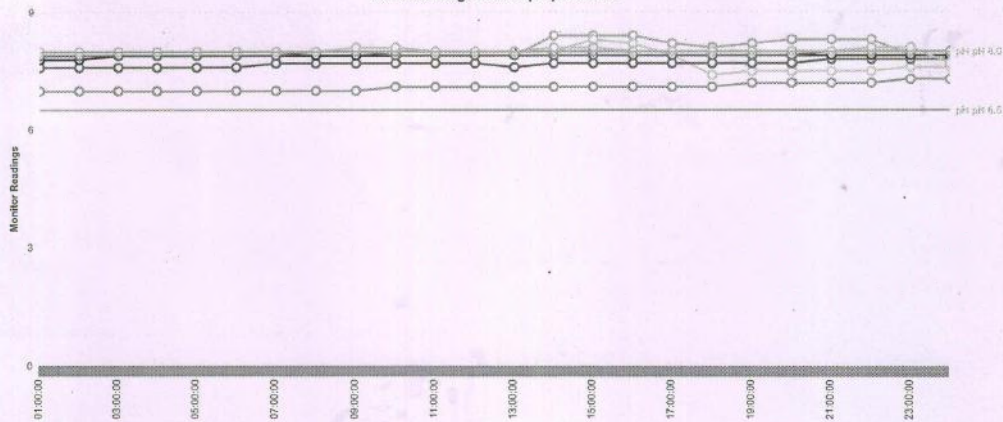

DAILY AVERAGE REPORT

Search By Company

Company Name	JAKRAYA SUGAR LTD, SOLAPUR
Parameter Name	pH (ETP_1_Outlet)
From Date	01-01-2020
To Date	31-01-2020
Generate Report	

24 hrs Average data of pH pH 6.5-8.0

24 hrs Average data of pH pH 6.5-8.0

	01-01-2020	02-01-2020	03-01-2020	04-01-2020	05-01-2020	06-01-2020	07-01-2020	08-01-2020	09-01-2020	10-01-2020	11-01-2020	12-01-2020	13-01-2020	14-01-2020	15-01-2020	16-01-2020	17-01-2020	18-01-2020	19-01-2020	20-01-2020	21-01-2020	22-01-2020	23-01-2020	24-01-2020	25-01-2020	26-01-2020	27-01-2020				
01:00:00																											7.6	7.8			
02:00:00																												7.6	7.8		
03:00:00																												7.6	7.9		
04:00:00																												7.6	7.9		
05:00:00																												7.6	7.9		
06:00:00																												7.6	7.9		
07:00:00																												7.7	7.9		
08:00:00																												7.7	7.9		
09:00:00																												7.7	7.9		
10:00:00																												7.7	7.9		
11:00:00																												7.7	7.9		
12:00:00																												8.0	7.7	7.9	
13:00:00																												7.9	8.0	7.6	7.9
14:00:00																												8.4	8.0	7.7	7.9
15:00:00																												8.4	8.3	7.7	7.9
16:00:00																												8.4	8.2	7.7	7.9
17:00:00																												8.2	7.9	7.7	7.9
18:00:00																												8.1	7.4	7.7	7.9