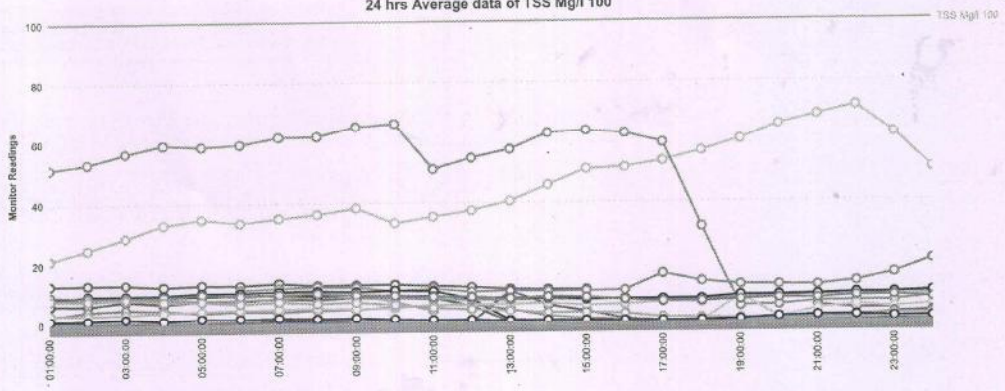

20:00:00	1.5	0.9	1.6			0.9	0.9	1.0	1.0	0.9	1.0	0.8	1.0	0.9	1.0	0.8	0.8	0.8	0.9
21:00:00	1.3	0.9	1.0			0.9	0.9	1.0	0.9	1.0	0.9	0.9	0.8	1.1	0.9	0.9	0.9	0.7	0.7
21:00:00	1.0	0.8	1.7		1.1	1.1	0.9	1.0	1.1	0.9	1.0	1.1	1.0	0.9	0.9	1.0	0.9	1.2	0.6
22:00:00	0.8	1.2	1.6		1.1	1.0	0.9	1.1	1.0	1.0	0.9	0.9	0.8	1.1	0.9	1.0	1.0	0.8	0.8
23:00:00	1.2	1.1	1.1		1.1		0.8	1.2	1.4	1.0	1.0	0.9	1.0	1.1	1.0	1.1	0.7	1.0	0.7
24:00:00	1.1	1.3	1.2				1.1	1.2	1.1	1.2	1.1	1.1	1.0	1.0	1.0	1.0	1.1	0.9	0.8

2020.

Server Current Date & Time 02-May-2020 16:38

Powered by Srijan Webmatics Pvt. Ltd.

20:00	7.7	7.0	7.3		7.7	7.6	7.6	7.8	7.2	7.3	7.5	7.5	7.6	7.6	7.8	7.6	7.7
20:00:00	7.6	7.0	7.4		7.7	7.2	7.6	7.8	7.2	7.3	7.5	7.6	7.6	7.6	7.7	7.7	7.7
21:00:00	7.4	7.0	7.4		7.3	7.7	7.2	7.6	7.8	7.2	7.4	7.5	7.6	7.6	7.7	7.7	7.7
22:00:00	7.4	6.9	7.4		7.3	7.7	7.2	7.6	7.8	7.3	7.4	7.6	7.6	7.7	7.7	7.7	7.7
23:00:00	7.4	6.9	7.4		7.4		7.2	7.6	7.8	7.3	7.5	7.6	7.6	7.7	7.7	7.7	7.7
24:00:00	7.4	6.8	7.4				7.2	7.6	7.8	7.3	7.5	7.6	7.6	7.7	7.7	7.7	7.7

2020.

Server Current Date & Time 02-May-2020 16:39

Powered by Srijan Webmatics Pvt. Ltd.

LIVE MAP LIVE CAMERA DATA VALIDATION REPORTS OFFLINE STATIONS REASON

DAILY AVERAGE REPORT

Search By Company

Company Name	JAKRAYA SUGAR LTD, SOLAPUR
Parameter Name	TSS (ETP_1_Outlet)
From Date	01-02-2020
To Date	29-02-2020
Generate Report	

24 hrs Average data of TSS Mg/l 100

Date & Time

- 01-02-2020
- 02-02-2020
- 03-02-2020
- 04-02-2020
- 05-02-2020
- 10-02-2020
- 11-02-2020
- 12-02-2020
- 13-02-2020
- 14-02-2020
- 15-02-2020
- 16-02-2020
- 17-02-2020
- 18-02-2020
- 19-02-2020
- 20-02-2020
- 21-02-2020
- 22-02-2020
- 23-02-2020
- 24-02-2020
- 25-02-2020
- 26-02-2020
- 27-02-2020
- 28-02-2020
- 29-02-2020