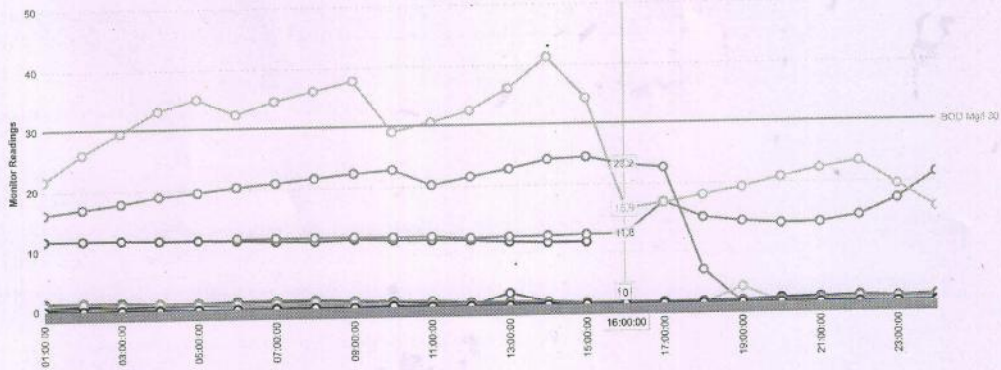

24 hrs Average data of BOD Mg/l 30

Date & Time

- 01-02-2020
- 02-02-2020
- 03-02-2020
- 04-02-2020
- 05-02-2020
- 10-02-2020
- 11-02-2020
- 12-02-2020
- 13-02-2020
- 14-02-2020
- 15-02-2020
- 16-02-2020
- 17-02-2020
- 18-02-2020
- 19-02-2020
- 20-02-2020
- 21-02-2020
- 22-02-2020
- 23-02-2020
- 24-02-2020
- 25-02-2020
- 26-02-2020
- 27-02-2020
- 28-02-2020
- 29-02-2020