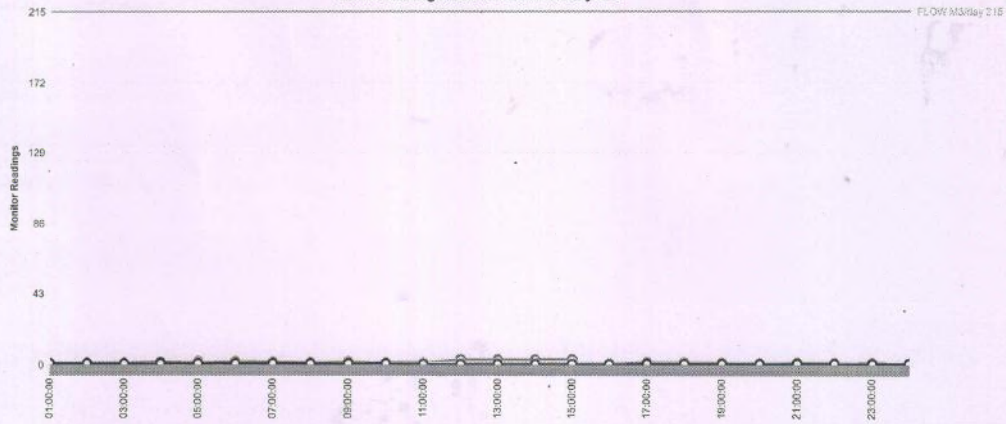

19:00:00	60.1	191.3	19.0			15.5	35.5	11.4	10.7	14.5	14.5	23.5	27.0	28.0	27.3	19.8	15.1	14.8	15
20:00:00	58.8	205.5	19.4			15.6	14.9	11.4	11.0	14.7	15.1	23.7	27.4	28.0	27.9	19.9	15.4	15.0	15
21:00:00	59.1	223.1	19.8		20.2	15.5	16.6	11.7	11.2	15.3	15.7	24.3	27.8	28.4	28.0	19.7	15.7	15.6	15
22:00:00	63.3	233.3	19.8		19.2	15.8	17.2	12.0	11.2	16.2	15.8	24.6	27.9	28.6	28.0	19.6	15.7	15.6	15
23:00:00	74.5	194.8	20.8		19.1		16.6	11.8	11.1	16.3	16.2	24.9	27.9	28.5	28.2	19.7	15.7	15.7	15
24:00:00	93.9	152.2	21.7				17.1	11.7	11.3	17.0	16.5	25.0	27.8	28.7	27.9	19.6	15.5	15.8	15

2020.

Server Current Date & Time 02-May-2020 16:34

Powered by Srijan Webmatics Pvt. Ltd.

[LIVE MAP](#)
[LIVE CAMERA](#)
[DATA](#)
[VALIDATION](#)
[REPORTS](#)
[OFFLINE STATIONS REASON](#)

DAILY AVERAGE REPORT

Search By Company

Company Name	JAKRAYA SUGAR LTD, SOLAPUR
Parameter Name	FLOW (ETP_1_Outle)
From Date	01-02-2020
To Date	29-02-2020
<input type="button" value="Generate Report"/>	

24 hrs Average data of FLOW M3/day 215