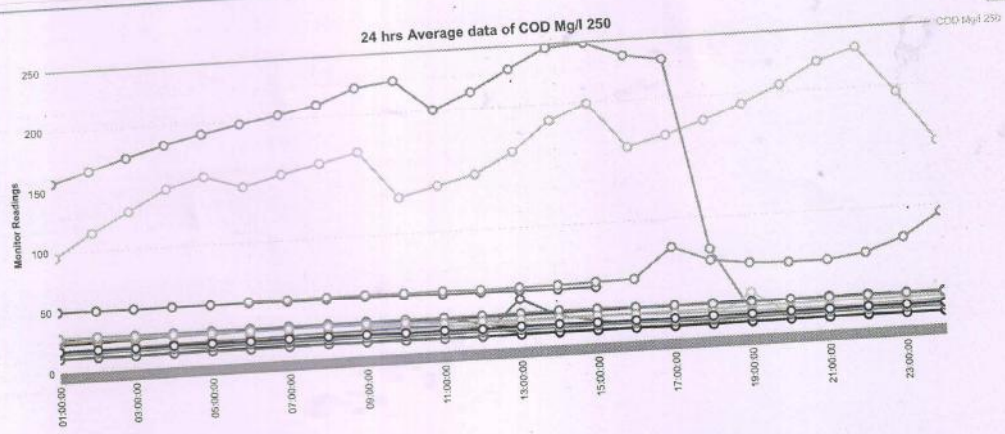

LIVE MAP LIVE CAMERA DATA VALIDATION REPORTS OFFLINE STATIONS REASON

DAILY AVERAGE REPORT

Search By Company

Company Name: JAKRAYA SUGAR LTD, SOLAPUR

Parameter Name: COD (ETP_1_Outlet)

From Date: 01-02-2020

To Date: 29-02-2020

1. Date & Time
- 01-02-2020
  - 02-02-2020
  - 03-02-2020
  - 04-02-2020
  - 05-02-2020
  - 06-02-2020
  - 07-02-2020
  - 08-02-2020
  - 09-02-2020
  - 10-02-2020
  - 11-02-2020
  - 12-02-2020
  - 13-02-2020
  - 14-02-2020
  - 15-02-2020
  - 16-02-2020
  - 17-02-2020
  - 18-02-2020
  - 19-02-2020
  - 20-02-2020
  - 21-02-2020
  - 22-02-2020
  - 23-02-2020
  - 24-02-2020
  - 25-02-2020
  - 26-02-2020
  - 27-02-2020
  - 28-02-2020
  - 29-02-2020

24 hrs Average data of COD Mg/l 250

	01-02-2020	02-02-2020	03-02-2020	04-02-2020	05-02-2020	06-02-2020	07-02-2020	08-02-2020	09-02-2020	10-02-2020	11-02-2020	12-02-2020	13-02-2020	14-02-2020	15-02-2020	16-02-2020	17-02-2020	18-02-2020	19-02-2020	20-02-2020	21-02-2020	22-02-2020	23-02-2020	24-02-2020	25-02-2020	26-02-2020	27-02-2020	28-02-2020	29-02-2020	
01:00:00	49.9		95.0	156.9	23.2						20.9		17.6	11.6	11.4	17.2	16.6	25.0	27.6	28.3	28.0	17.8	15.3	15.1						
02:00:00	49.6		114.3	165.7	23.8								18.1	11.9	11.4	17.9	16.3	25.3	27.8	28.3	26.0	16.9	15.5	15.1						
03:00:00	49.5		130.7	175.0	24.5								18.7	11.7	11.1	18.4	16.6	25.1	27.9	28.0	27.1	16.8	15.6	15.1						
04:00:00	49.4		147.5	183.9	25.7								19.1	12.1	11.3	17.9	16.8	25.6	27.8	28.0	26.8	17.0	15.6	15.1						
05:00:00	49.3		156.0	191.1	26.1								19.7	12.0	11.4	17.7	16.9	25.5	27.8	28.0	26.1	16.8	15.3	15.1						
06:00:00	49.2	50.2	145.6	197.6	26.8						22.9	15.4	19.8	12.3	11.0	17.7	17.3	25.7	27.8	28.0	26.0	16.8	15.6	15.1						
07:00:00	48.6	50.0	154.0	203.3	27.1							14.9	20.3	12.2	11.3	17.7	16.0	25.9	28.0	28.0	26.0	16.0	15.7	15.1						
08:00:00	48.6	50.4	161.2	210.2	27.5							15.4	20.7	12.0	11.7	18.3	17.8	25.9	28.1	27.9	26.3	15.8	15.3	15.1						
09:00:00	48.9	50.6	168.9	222.7	27.9						23.7	15.3	21.0	11.8	11.4	18.7	18.4	25.9	28.0	28.0	25.4	15.1	14.8	15.1						
10:00:00	48.7	50.3	129.3	226.8	27.5						23.3	14.7	21.5	11.7	11.0	19.4	18.7	25.8	28.0	28.0	27.9	23.6	15.0	14.8	15.1					
11:00:00	47.8	50.4	137.5	200.5	28.0						18.8	14.0	21.1	11.2	10.7	20.2	19.7	25.9	27.5	27.9	23.3	15.2	14.8	15.1						
12:00:00	47.5	49.7	146.0	214.0	21.3							14.6	18.4	10.9	10.6	20.9	20.7	26.0	27.5	28.0	23.3	15.2	14.8	15.1						
13:00:00	47.3	50.1	162.0	231.1	15.4							14.6	11.8	10.7	10.6	20.9	20.7	26.0	27.5	28.0	23.3	15.2	14.8	15.1						
14:00:00	46.7	50.1	185.9	247.0	14.8							14.9	11.7	10.7	24.5	16.6	21.8	26.4	27.6	28.7	22.9	15.4	14.8	15.1						
15:00:00	46.8	51.0	198.8	249.3							15.8	15.0	11.7	10.7	18.5	15.7	22.0	26.9	27.7	28.3	22.8	15.2	14.8	15.1						
16:00:00		51.6	160.5	237.2							15.2	15.1	11.3	10.8	15.1	15.1	22.4	27.0	27.9	27.9	22.3	15.1	14.8	15.1						
17:00:00		76.2	168.7	232.3							15.4	14.9	11.2	10.5	14.2	14.8	22.9	27.0	27.7	27.8	21.0	14.8	14.8	15.1						
18:00:00		63.9	179.1	73.1							15.4	14.7	11.4	10.4	13.6	14.4	23.0	26.9	27.6	27.0	20.1	14.8	14.8	15.1