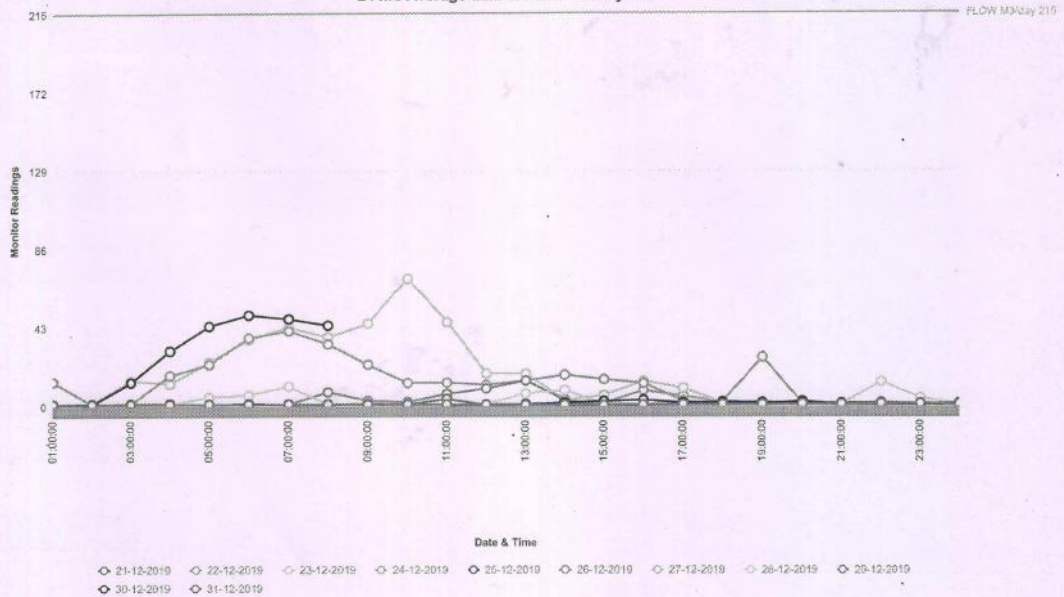

	36.3	168.3	29.2	28.2	25.6	24.8	29.0	27.9	28.3	30.4	31.1
:00	37.2	173.3	29.1	28.0	25.9	24.7	28.6	28.5	28.2	30.8	30.8
:00:00	37.7	174.5	29.2	28.6	25.8	25.0	28.8	28.2	28.7	31.5	31.3
20:00:00	37.4	215.0	30.3	28.7	25.9	25.4	29.1	30.0	28.9	31.9	31.5
21:00:00	36.2	247.5	32.5	29.0	26.0	25.1	29.2	30.5	29.1	32.4	32.4
22:00:00	35.9	301.8	34.1	29.1	26.3	25.1	29.6	31.1	29.9	32.8	32.6
23:00:00	33.3	391.7	36.8	29.7	27.0	25.8	30.2	31.9	30.1	33.2	34.1
24:00:00	33.5	326.6	38.1	30.7	27.5	25.8	30.7	32.0	29.9	33.5	36.3

2020.

Server Current Date & Time 02-May-2020 15:09

Powered by Srijan Webmatics Pvt. Ltd.

[LIVE MAP](#) [LIVE CAMERA](#) [DATA](#) [VALIDATION](#) [REPORTS](#) [OFFLINE STATIONS REASON](#)

DAILY AVERAGE REPORT

Search By Company

Company Name	JAKRAYA SUGAR LTD, SOLAPUR ▼
Parameter Name	FLOW (ETP_m_1_Outlet) ▼
From Date	01-12-2019
To Date	31-12-2019
<input type="button" value="Generate Report"/>	

24 hrs Average data of FLOW M3/day 215

24 hrs Average data of FLOW M3/day 215

	21-12-2019	22-12-2019	23-12-2019	24-12-2019	25-12-2019	26-12-2019	27-12-2019	28-12-2019	29-12-2019	30-12-2019	31-12-2019
01:00:00		0.7	1.3	13.4	0.9	1.2	1.1	1.2	1.1	1.1	1.1
02:00:00		0.8	1.4	1.0	0.7	1.1	1.1	1.1	1.3	1.2	1.1
03:00:00		0.9	14.1	1.2	13.1	1.6	1.2	1.2	1.0	1.2	1.2
04:00:00		1.1	12.4	16.9	30.2	1.5	1.2	1.1	1.0	1.2	1.2
05:00:00		0.9	24.0	22.9	43.7	1.1	1.0	5.0	1.0	1.1	1.2
06:00:00		1.2	36.3	37.3	49.7	1.2	1.2	6.1	1.2	1.3	1.1
07:00:00	0.6	1.1	43.0	41.1	47.6	1.0	1.1	10.8	1.1	1.1	1.2
08:00:00	0.8	1.0	37.7	33.9	44.1	7.7	1.2	1.1	1.0	1.1	1.2
09:00:00		1.1	45.1	22.7		3.0	1.1	1.0	1.3	1.2	1.0
10:00:00		0.9	69.8	12.7		2.3	0.8	0.9	1.0	0.9	1.0
11:00:00		1.1	45.8	12.8	0.6	6.7	1.1	1.1	3.9	1.0	1.0
12:00:00	0.0	1.0	17.9	11.6	0.8	9.6	0.8	1.1	0.8	0.9	0.9
13:00:00	0.9	1.2	17.7	13.9	0.7	13.9	0.8	6.9	0.8	1.0	0.7
14:00:00	0.9	0.6	3.5	17.0	0.6	3.3	0.7	8.6	0.6	1.8	0.7
15:00:00	1.2	1.7	5.9	14.6	0.6	0.9	1.2	1.1	0.9	2.7	0.6
16:00:00	1.0	8.5	13.7	12.5	0.6	0.7	0.9	0.9	0.8	3.3	0.7