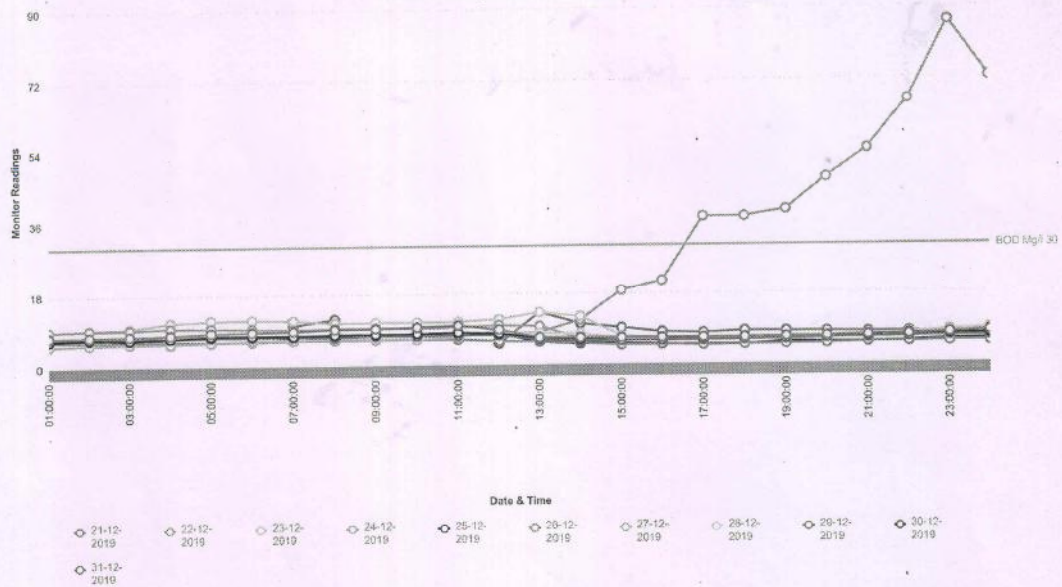

December - 2019

DAILY AVERAGE REPORT

Search By Company

Company Name	JAKRAYA SUGAR LTD, SOLAPUR
Parameter Name	BOD (ETP_1_Outlet)
From Date	01-12-2019
To Date	31-12-2019
<input type="button" value="Generate Report"/>	

24 hrs Average data of BOD Mg/l 30

24 hrs Average data of BOD Mg/l 30

	21-12-2019	22-12-2019	23-12-2019	24-12-2019	25-12-2019	26-12-2019	27-12-2019	28-12-2019	29-12-2019	30-12-2019	31-12-2019
01:00:00		7.4	8.9	9.1	7.1	6.5	5.5	7.1	7.1	6.8	7.6
02:00:00		7.5	9.4	9.3	7.4	6.3	5.7	6.8	7.3	7.1	7.7
03:00:00		7.7	9.7	9.4	7.3	6.4	5.9	7.3	7.4	6.9	7.8
04:00:00		7.5	11.1	9.7	7.4	6.5	5.8	7.4	7.3	7.2	8.0
05:00:00		8.0	11.6	9.6	7.5	6.2	6.1	7.7	7.4	7.7	8.5
06:00:00		7.6	11.7	9.4	7.6	6.3	6.5	7.9	7.4	7.7	8.6
07:00:00	10.2	7.4	11.5	9.2	7.2	6.5	6.6	7.7	7.4	7.6	8.8
08:00:00	11.8	8.1	10.8	9.4	7.9	6.5	6.8	7.8	7.2	7.8	9.2
09:00:00		7.8	10.9	9.5		6.5	6.7	7.8	7.5	7.9	9.3
10:00:00		7.5	10.9	9.3		6.5	6.5	7.7	7.4	8.0	9.6
11:00:00		7.8	10.9	9.6	7.6	6.5	7.1	7.8	7.5	8.2	10.0
12:00:00	5.4	7.7	11.5	10.0	7.8	6.1	8.8	7.7	7.5	7.9	8.9
13:00:00	13.2	8.2	13.2	9.7	5.8	5.9	6.6	7.9	6.4	6.8	6.9
14:00:00	10.3	11.2	12.1	6.5	5.3	5.5	6.4	7.7	5.9	6.5	6.8
15:00:00	9.2	18.6	7.1	6.1	5.3	4.9	6.2	6.7	6.0	6.7	6.7
16:00:00	8.1	21.0	6.6	6.0	5.1	5.0	6.2	5.9	6.0	6.7	6.7

17:00:00	7.8	37.1	6.3	6.0	4.9	4.8	6.2	6.1	6.0	6.6	6.7
18:00:00	8.3	37.1	6.2	6.0	4.9	4.9	6.3	6.0	6.1	6.7	6.6
19:00:00	8.2	38.8	6.5	6.2	5.5	5.0	6.4	6.1	6.2	6.8	6.8
20:00:00	8.1	46.8	6.7	6.3	5.3	5.1	6.5	6.6	6.4	6.9	6.9
21:00:00	7.9	54.0	7.2	6.7	5.4	5.4	6.3	6.9	6.5	7.0	7.1
22:00:00	8.0	66.5	7.6	6.7	5.5	5.4	6.6	6.7	6.6	7.3	7.2
23:00:00	7.4	86.4	8.2	6.6	5.9	5.5	6.7	7.3	6.9	7.3	7.6
24:00:00	7.3	72.3	8.6	6.8	6.1	5.5	6.9	7.0	6.8	7.4	8.1