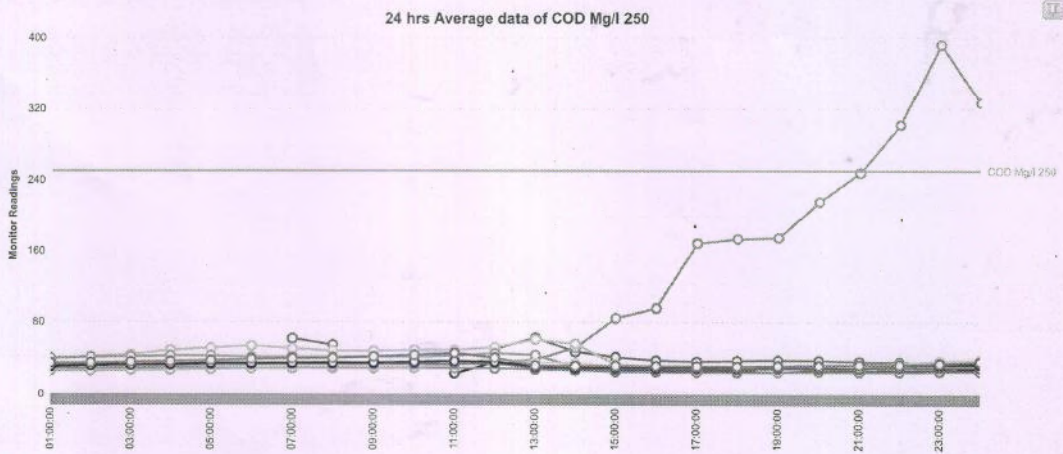

17:00:00	7.8	37.1	6.3	6.0	4.9	4.8	6.2	6.1	6.0	6.6	6.7
18:00:00	8.3	37.1	6.2	6.0	4.9	4.9	6.3	6.0	6.1	6.7	6.6
19:00:00	8.2	38.8	6.5	6.2	5.5	5.0	6.4	6.1	6.2	6.8	6.8
20:00:00	8.1	46.8	6.7	6.3	5.3	5.1	6.5	6.6	6.4	6.9	6.9
21:00:00	7.9	54.0	7.2	6.7	5.4	5.4	6.3	6.9	6.5	7.0	7.1
22:00:00	8.0	66.5	7.6	6.7	5.5	5.4	6.6	6.7	6.6	7.3	7.2
23:00:00	7.4	86.4	8.2	6.6	5.9	5.5	6.7	7.3	6.9	7.3	7.6
24:00:00	7.3	72.3	8.6	6.8	6.1	5.5	6.9	7.0	6.8	7.4	8.1

Search By Company

Company Name	JAKRAYA SUGAR LTD, SOLAPUR ▼
Parameter Name	COD (ETP_1_Outlet) ▼
From Date	01-12-2019
To Date	31-12-2019
Generate Report	

Date & Time

◊ 21-12-2019 ◊ 22-12-2019 ◊ 23-12-2019 ◊ 24-12-2019 ◊ 25-12-2019 ◊ 26-12-2019 ◊ 27-12-2019 ◊ 28-12-2019 ◊ 29-12-2019 ◊ 30-12-2019
 ◊ 31-12-2019

24 hrs Average data of COD Mg/l 250

	21-12-2019	22-12-2019	23-12-2019	24-12-2019	25-12-2019	26-12-2019	27-12-2019	28-12-2019	29-12-2019	30-12-2019	31-12-2019
01:00:00		33.0	38.4	39.9	31.5	28.5	25.8	31.5	32.1	30.6	34.5
02:00:00		33.1	41.5	40.9	32.3	28.8	25.9	31.8	32.1	31.6	34.8
03:00:00		34.1	43.4	41.6	33.0	29.0	26.7	32.9	32.4	32.1	35.6
04:00:00		33.8	48.7	42.5	33.1	29.8	27.0	33.5	32.1	33.1	36.3
05:00:00		34.9	50.9	42.4	33.6	28.8	27.6	34.2	32.6	34.1	37.5
06:00:00		35.1	53.4	41.0	33.6	28.6	28.5	35.3	32.8	34.2	38.6
07:00:00	61.6	34.4	50.3	41.0	33.7	28.8	29.2	34.5	33.1	34.6	39.3
08:00:00	54.5	35.4	47.8	41.0	33.1	29.2	29.8	34.2	33.1	34.7	39.9
09:00:00		34.7	47.5	41.5		28.9	29.7	34.5	33.0	35.1	41.5
10:00:00		34.1	48.7	41.5		29.2	29.3	34.1	33.2	35.7	43.2
11:00:00		34.6	48.7	42.0	23.1	28.9	32.6	34.5	33.7	38.5	45.5
12:00:00	49.9	35.1	51.9	45.1	35.3	28.8	39.7	35.0	33.9	35.8	40.4
13:00:00	62.5	38.2	60.5	43.4	29.1	27.7	30.3	34.9	29.8	31.3	31.9
14:00:00	47.1	51.5	55.5	30.2	27.0	27.0	29.5	34.4	28.4	30.0	31.3
15:00:00	41.2	84.0	33.4	28.1	26.0	25.2	28.9	30.9	28.0	30.3	31.5
16:00:00	37.5	94.9	30.7	28.2	25.7	25.1	28.8	28.1	28.0	30.3	31.3