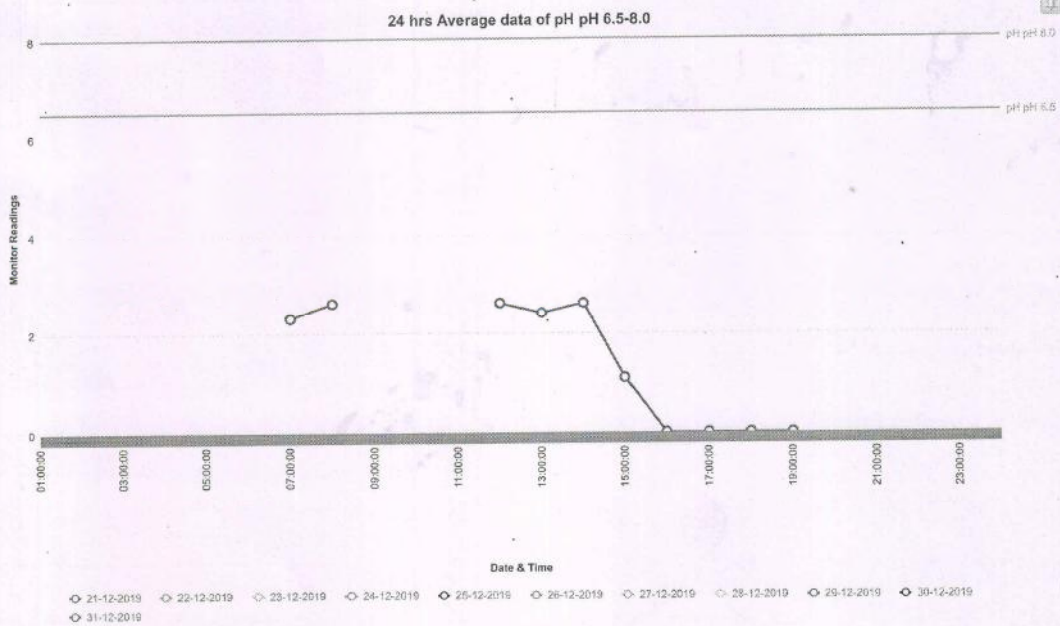

17:00:00	0.9	5.3	9.7	2.9	0.8	0.9	0.9	0.8	0.8	1.9	0.9
18:00:00	0.9	2.4	1.7	0.9	1.1	0.9	1.0	0.8	0.8	2.2	0.9
19:00:00	0.9	26.6	1.8	1.6	1.1	1.0	0.9	1.1	1.0	2.0	0.9
20:00:00	1.1	1.4	1.1	1.2	2.6	1.1	1.1	1.0	1.0	1.6	1.1
21:00:00	0.9	1.1	1.1	1.3	0.8	1.1	1.2	1.1	1.2	1.5	1.0
22:00:00	0.9	1.1	1.2	0.5	1.8	1.0	1.2	13.1	1.0	1.6	1.4
23:00:00	1.0	1.0	1.1	1.3	1.0	1.0	1.2	4.2	1.1	1.1	1.4
24:00:00	0.8	1.1	1.7	0.9	1.2	0.9	1.0	1.0	1.1	1.3	1.0

2020.

Server Current Date & Time 02-May-2020 15:06

Powered by Srijan Webmatics Pvt. Ltd.

[LIVE MAP](#)
[LIVE CAMERA](#)
[DATA](#)
[VALIDATION](#)
[REPORTS](#)
[OFFLINE STATIONS REASON](#)

DAILY AVERAGE REPORT

Search By Company

Company Name	JAKRAYA SUGAR LTD, SOLAPUR
Parameter Name	pH (ETP_1_Outlet)
From Date	01-12-2019
To Date	31-12-2019
<input type="button" value="Generate Report"/>	

24 hrs Average data of pH 6.5-8.0

	21-12-2019	22-12-2019	23-12-2019	24-12-2019	25-12-2019	26-12-2019	27-12-2019	28-12-2019	29-12-2019	30-12-2019	31-12-2019
01:00:00											
02:00:00											
03:00:00											
04:00:00											
05:00:00											
06:00:00											
07:00:00					2.3						
08:00:00					2.6						
09:00:00											
10:00:00											
11:00:00											
12:00:00					2.6						
13:00:00					2.4						
14:00:00					2.6						
15:00:00					1.1						
16:00:00					0.0						